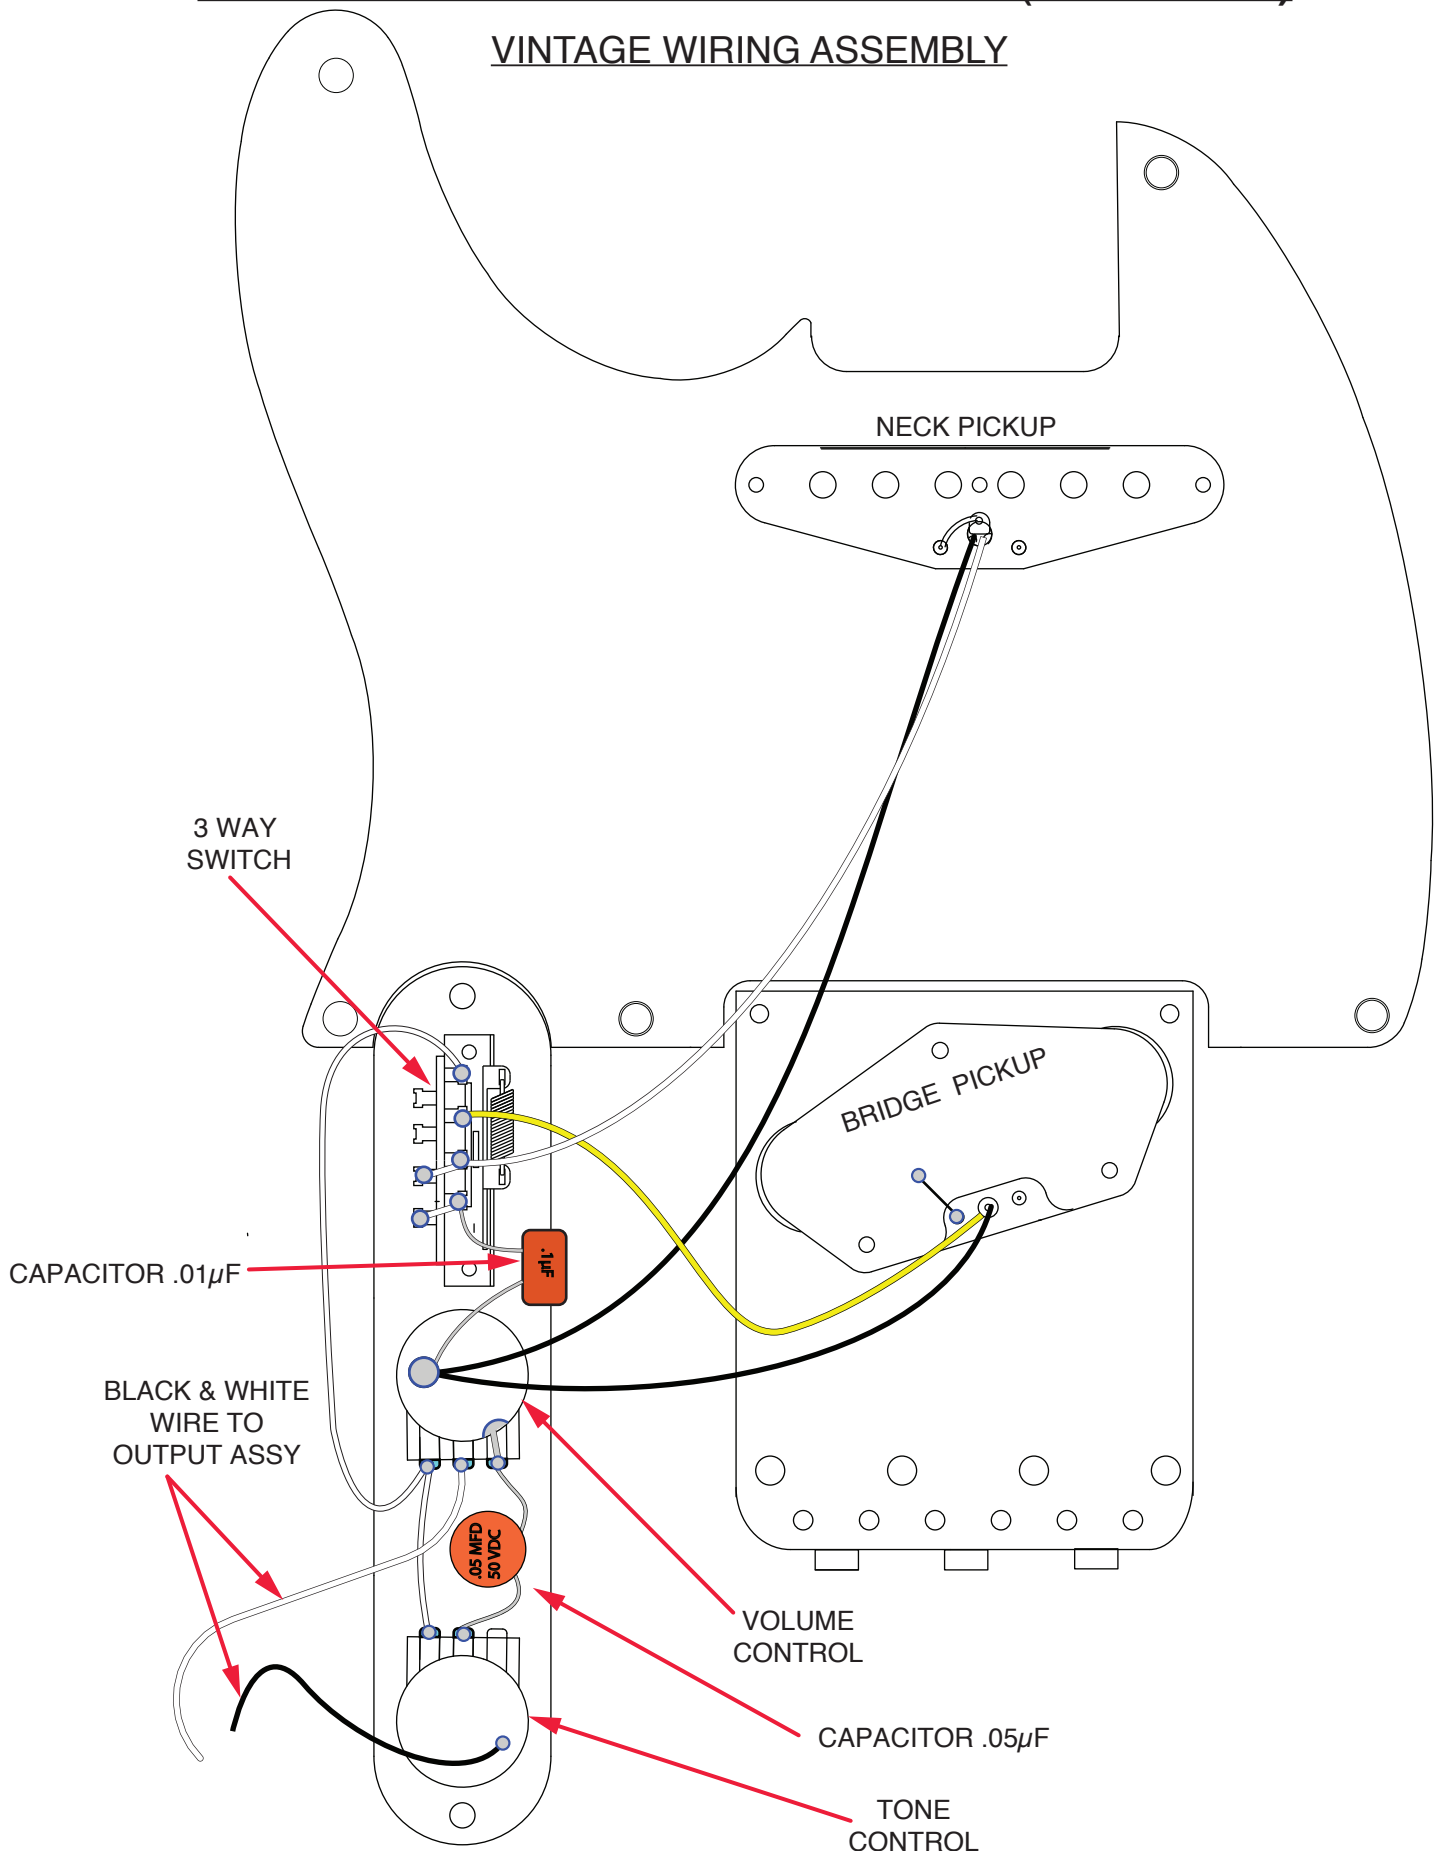

* = NOT PICTURED IN DIAGRAM

AMERICAN VINTAGE 64 TELECASTER® (0111000XXX)

PARTS LIST

REF#	DESCRIPTION	PART NUMBER
29	TUBING LATEX CUT .550 X 1/8	0039410000
30	SCREW WOOD 5 X 5/8 OHP NI	0015602049
31	STRAP BUTTON NI .156	0994915000
32	FERRULE STRING RETAINER NICKLE	0994918000
*	CASE GUITAR 2012 AM VINT BROWN	0094759000
*	WRENCH .050 HEX KEY SHORT ARM	0018531049
*	CAPACITOR PFF RDL .1 μ F 200V 10%	0021022049
*	BRIDGE COVER CHROME TELE	0992271100

* = NOT PICTURED IN DIAGRAM

AMERICAN VINTAGE 64 TELECASTER® (0111000XXX)

MODERN WIRING ASSEMBLY

AMERICAN VINTAGE 64 TELECASTER® (0111000XXX)

VINTAGE WIRING ASSEMBLY

AMERICAN VINTAGE 64 TELECASTER® (0111000XXX)

SWITCH AND CONTROL FUNCTION

Modern Wiring Scheme Shown

3 WAY SWITCH POSITION			
			← 3 WAY SWITCH POSITION
			← NECK PICKUP
			← BRIDGE PICKUP
	PICKUP IS ON	INDICATES POSITION OF 3 WAY SWITCH 	
	PICKUP IS OFF		