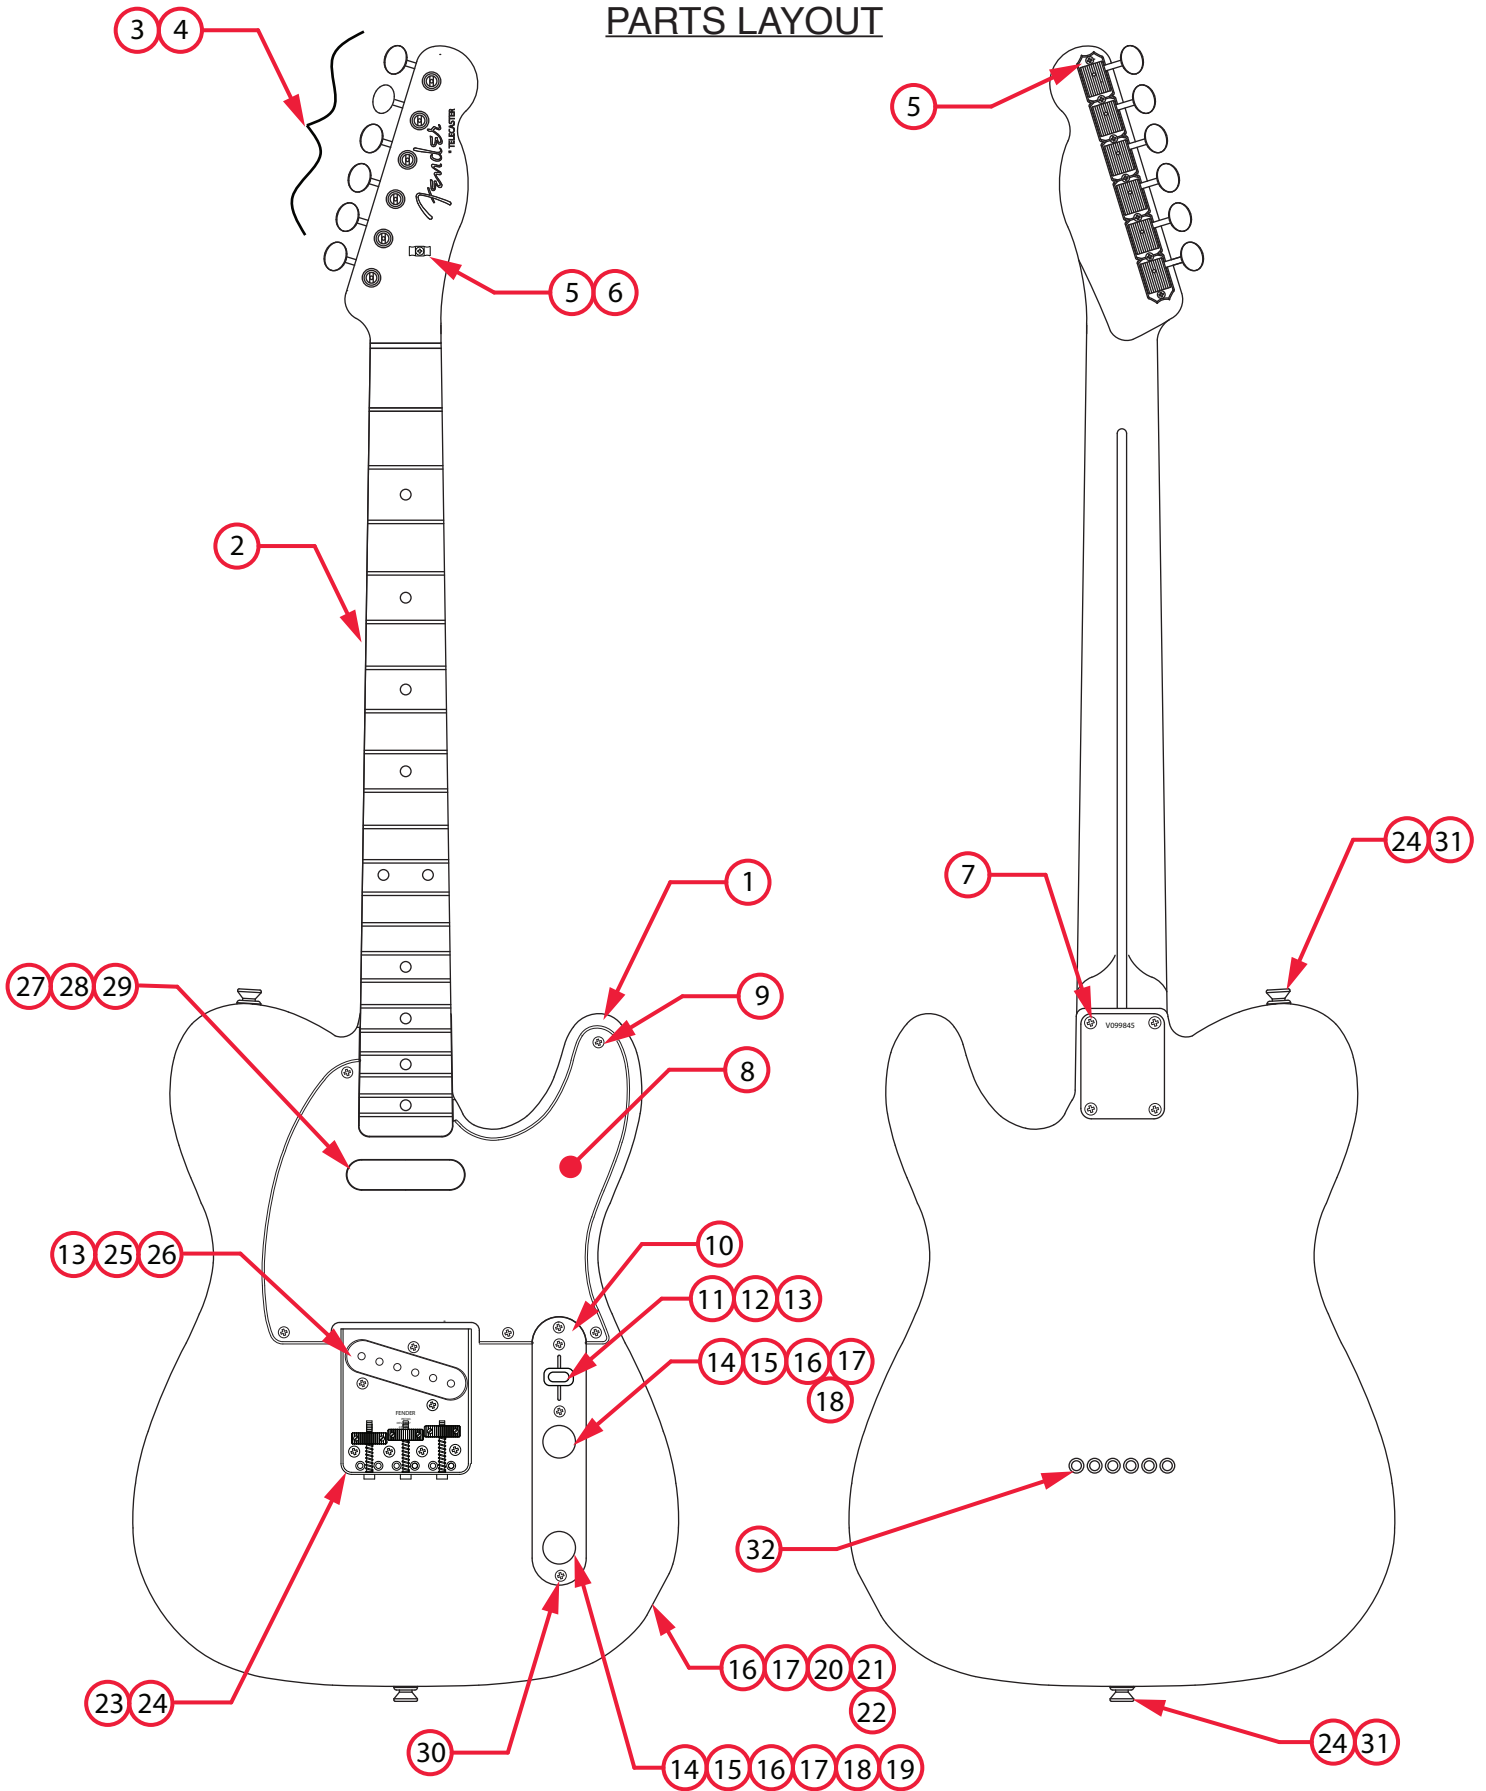

AMERICAN VINTAGE 64 TELECASTER® (0111000XXX)

PARTS LAYOUT

AMERICAN VINTAGE 64 TELECASTER® (0111000XXX)

PARTS LIST

REF#	DESCRIPTION	PART NUMBER
1	BODY VINT 64 TELE LPB	0093579502
1	BODY VINT 64 TELE AWBL	0093577501
1	BODY VINT 64 TELE 3TSB	0093578500
2	NECK 64 TELE ROUND LAM RW	0092975000
3	KEY SET GUITAR NI W/FENDER LOGO	0091059060
4	BUSHING STRING POST VINTAGE	0994946000
5	SCREW 3 X 3/8 RHP NI	0011357049
6	STRING TREE VINTAGE NI	0093569000
7	SCREW SMA 8 X 1-3/4 OHP NI	0015636049
8	PICKGUARD 64 TELE E/B/E	0094218000
9	SCREW SMAB 4 X 1/2 OHP NI	0015578049
10	CONTROL PLATE TELE VINTAGE	0093607000
11	3 WAY LEVER SWITCH	0038993000
12	KNOB SWITCH TELE TOP HAT	0994937000
13	SCREW MA 6-32 X 5/8 RHP NI	0015800049
14	CONTROL KNOB KNURLED CHROME	0991366000
15	SET SCREW ST 8-32 X 3/16	0994922000
16	NUT HEX 3/8-32 X 3/32 TK NI	0016352049
17	WASHER LOCKING INTL 3/8 X .687	0016436049
18	CONTROL 250K 10%	0990831000
19	CAPACITOR CD .05μF 50V	0094251000
20	JACK PHONE OPEN CIRCUIT 11	0021956049
21	FERRULE JACK NICKEL	0991941000
22	JACK RETAINER NI	0010355069
23	BRIDGE ASSY 64 TELE VINT	0094026000
23A	BRIDGE PLATE TELE PAT#	0058257000
23B	BRIDGE SECTION VINT TELE THREADED	0056038000
23C	SPRING COMPRESSION 1-1/16 #144	0018689049
23D	SCREW ST 6-32 X 7/16 OVPT SL NI	0016105049
23E	SCREW M 6-32 X 1-1/4 RHP NI	0015834000
24	SCREW WOOD 6 X 1 OHP NI	0037952049
25	PICKUP ASSY 64 TELE BRDG	0094008000
26	TUBING LATEX CUT .375 X 1/8ID X 1/4OD	0036878000
27	PICKUP ASSY 64 TELE NK	0094009000
28	SCREW WOOD RND HD 3 X 1 NI	0016295049

* = NOT PICTURED IN DIAGRAM