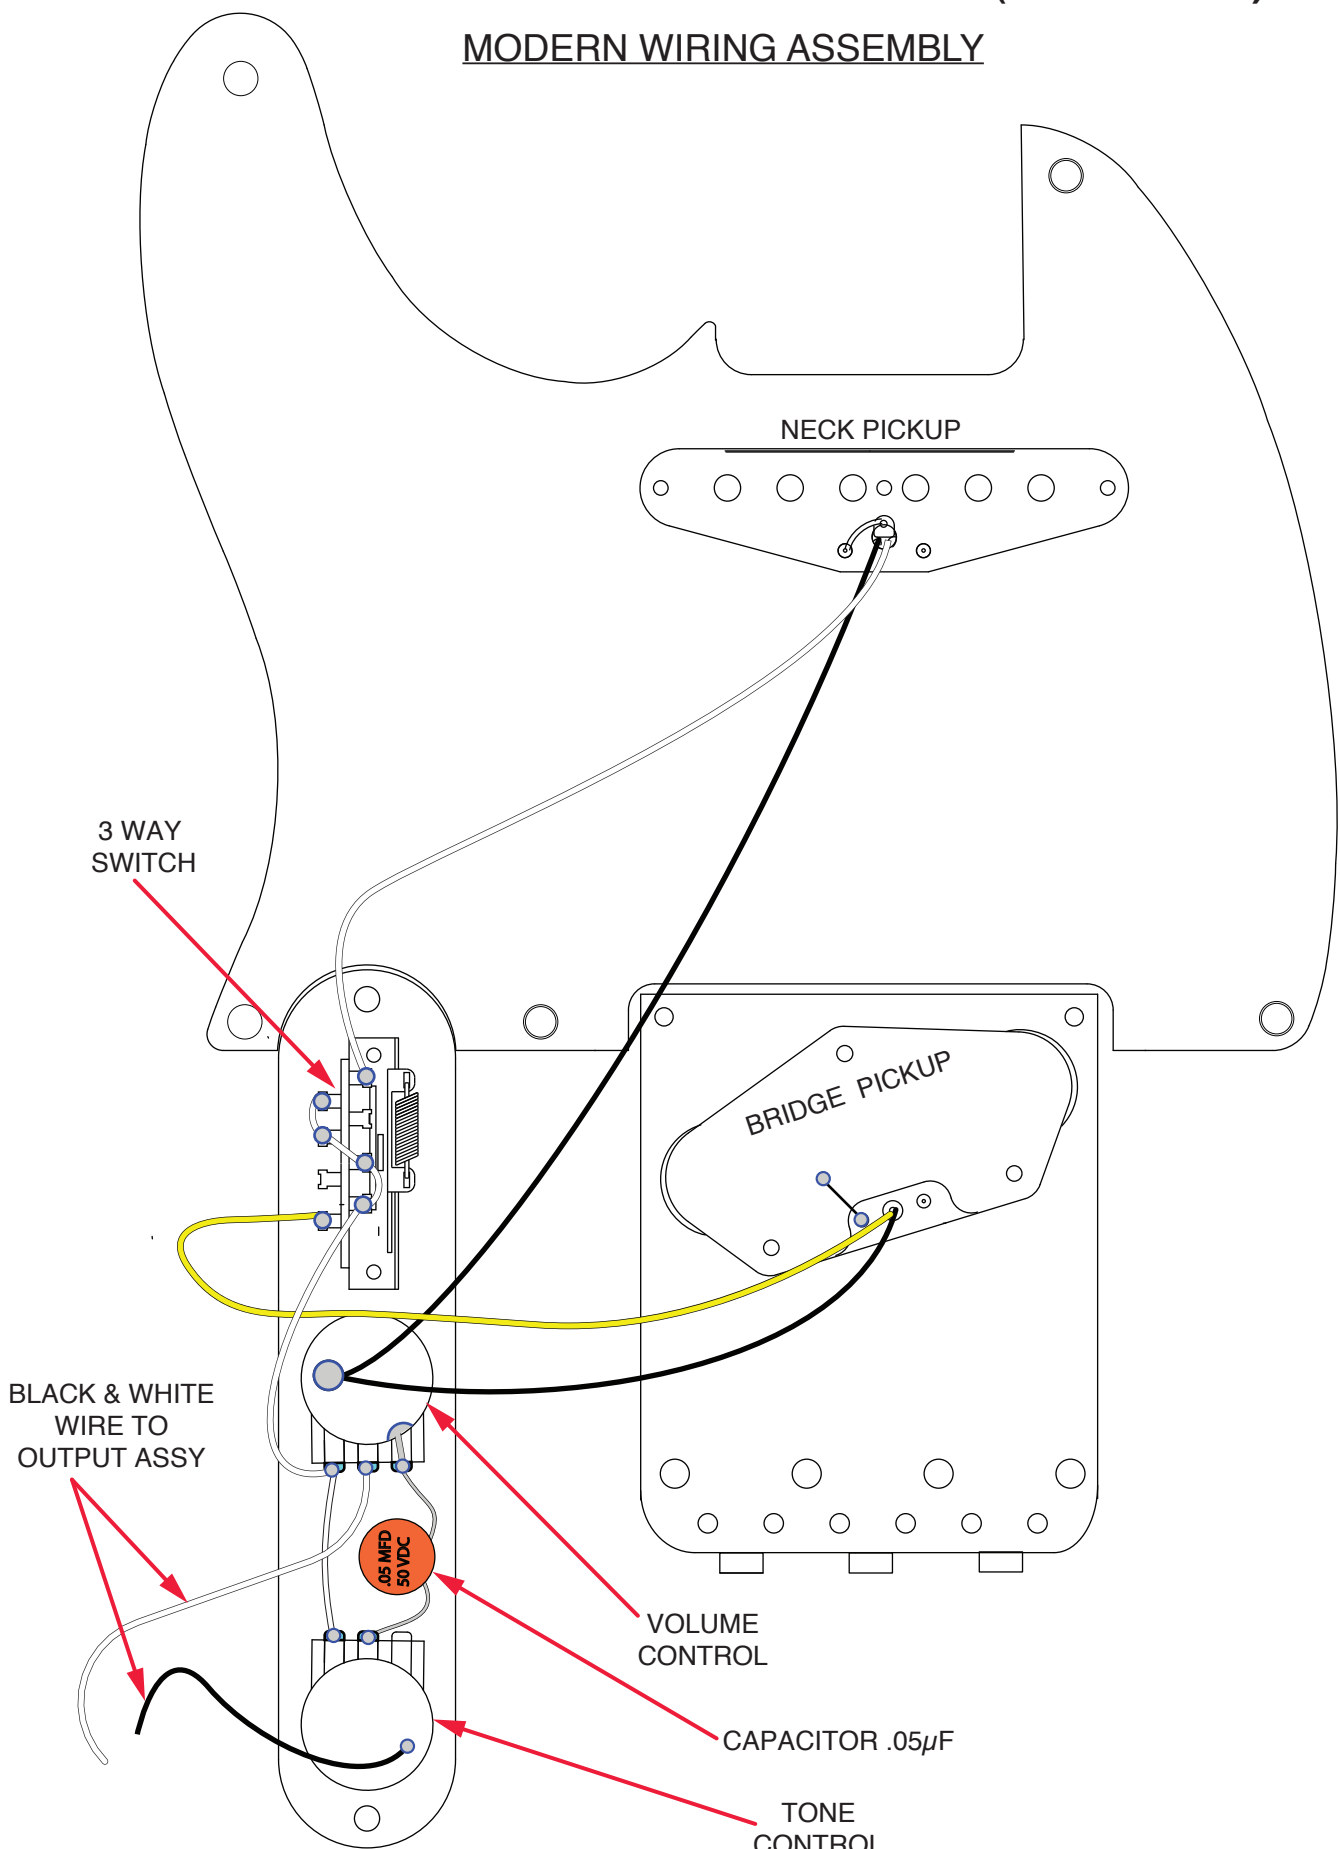

AMERICAN VINTAGE 64 TELECASTER® (0111000XXX)

MODERN WIRING ASSEMBLY