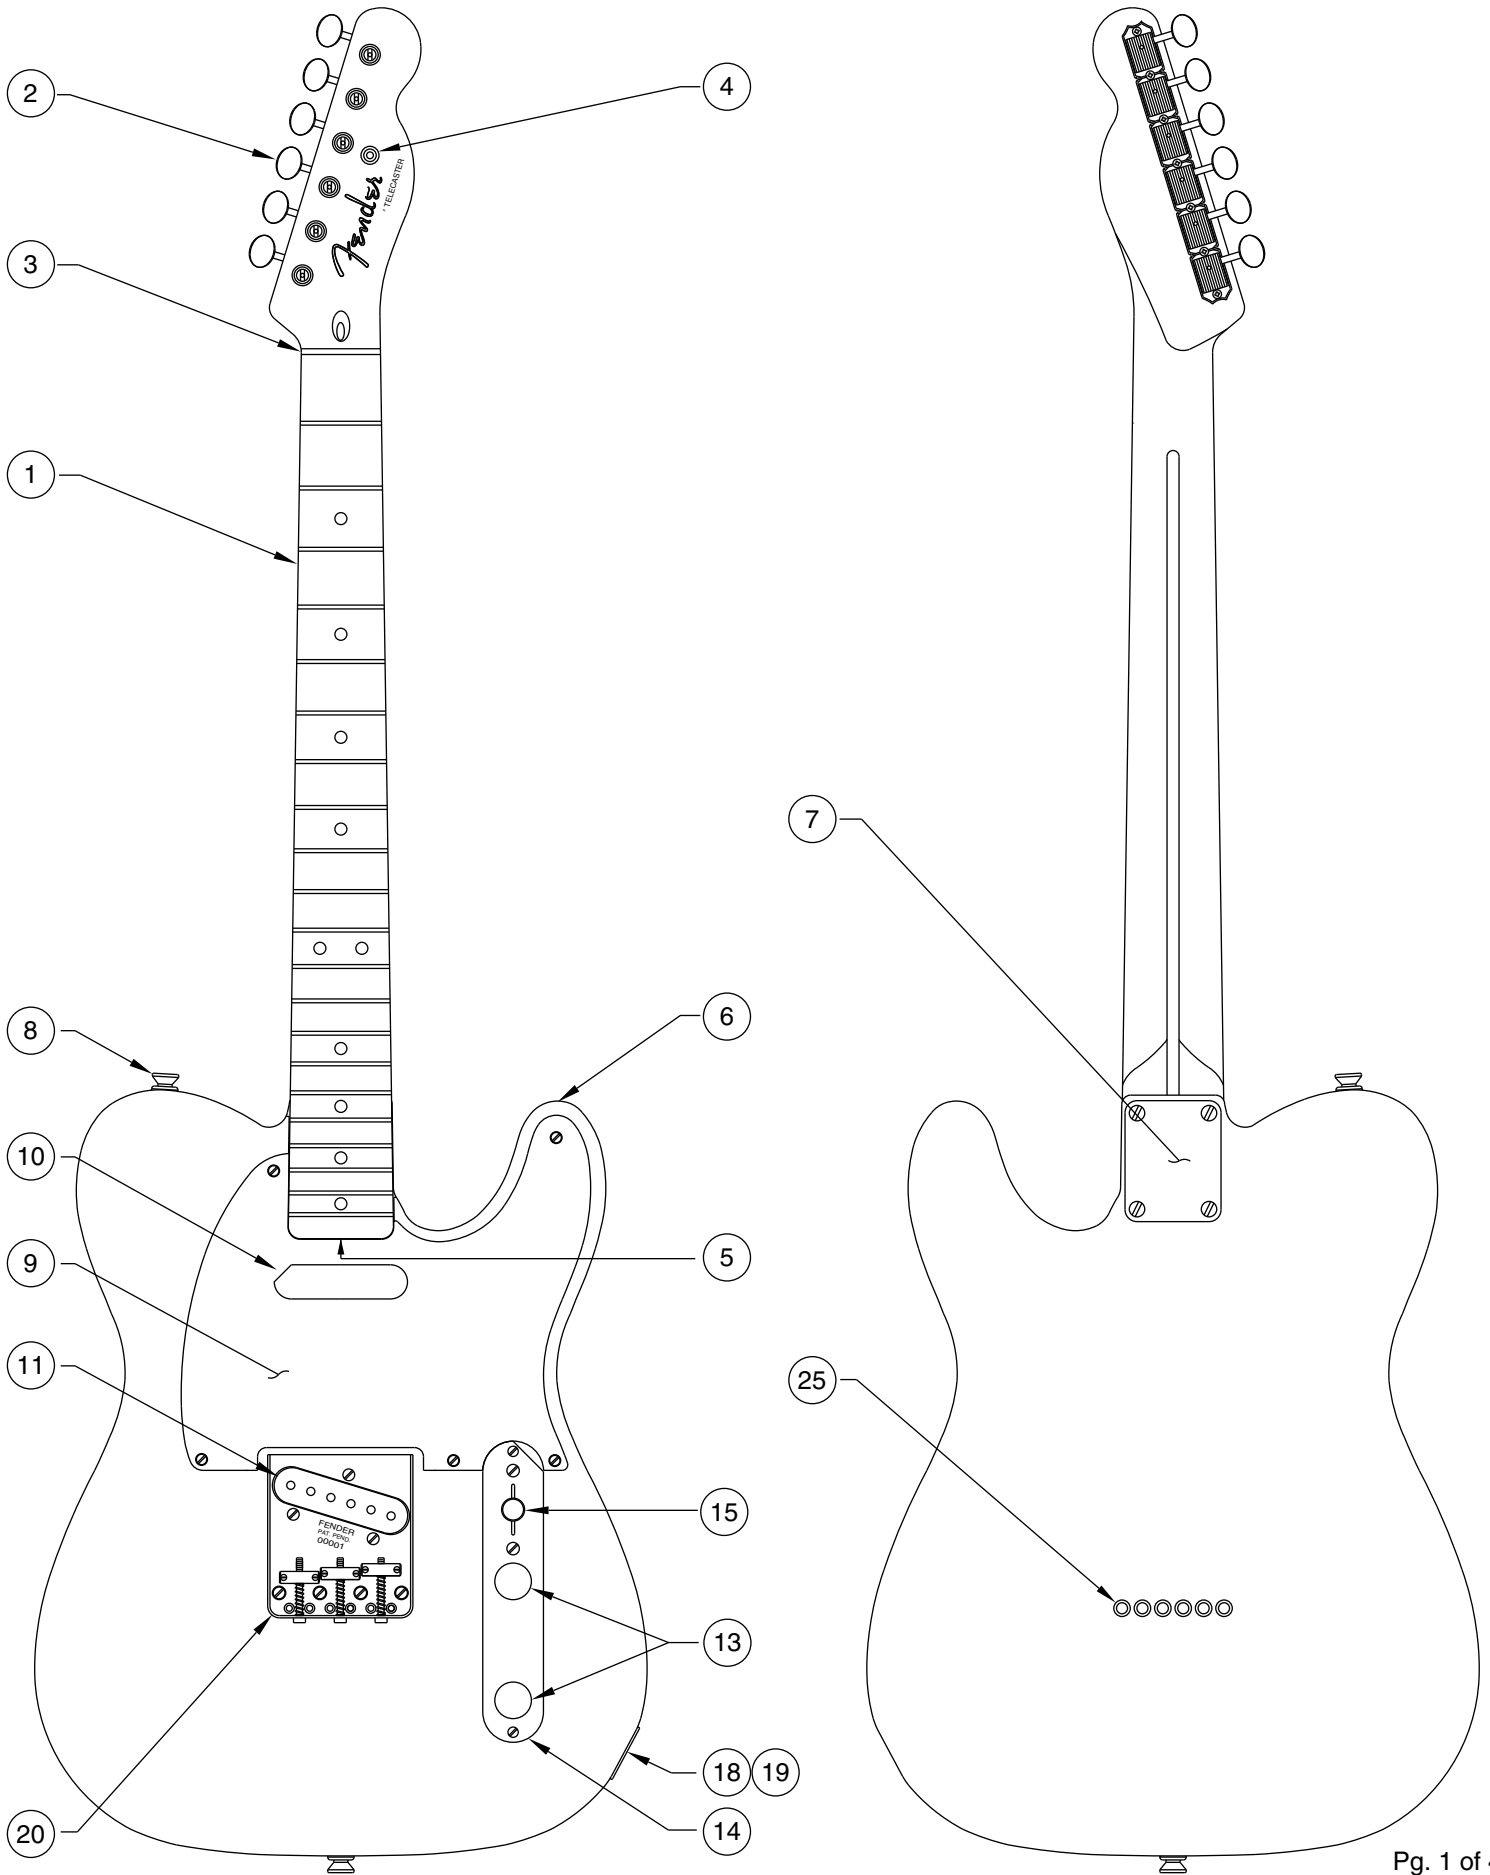

'52 AMERICAN VINTAGE TELECASTER 0100202