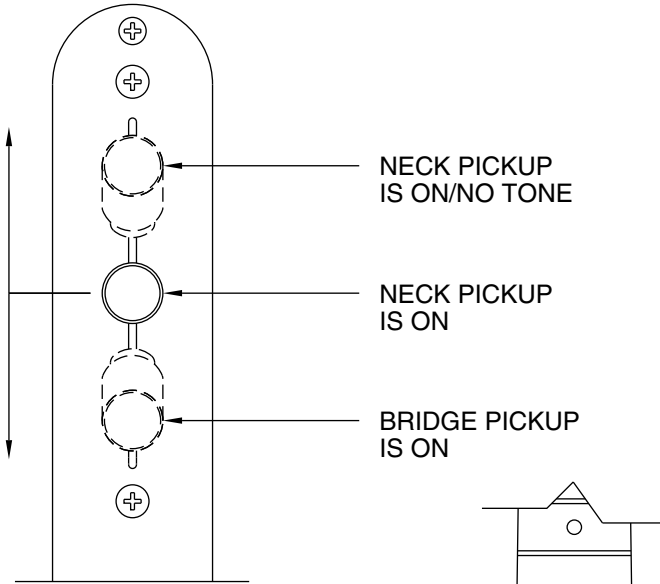

Body Part Number	
0018354550	Butterscotch Blonde
0018354584	Copper

'52 AMERICAN VINTAGE TELECASTER 0100202

SWITCH & CONTROL FUNCTION

DETAIL
3 WAY SWITCH

3 WAY SWITCH POSITION			
			← 3 WAY SWITCH POSITION
	T1	T1	← TONE CONTROL
			← NECK PICKUP
			← BRIDGE PICKUP
	PICKUP IS ON		
		PICKUP IS OFF	