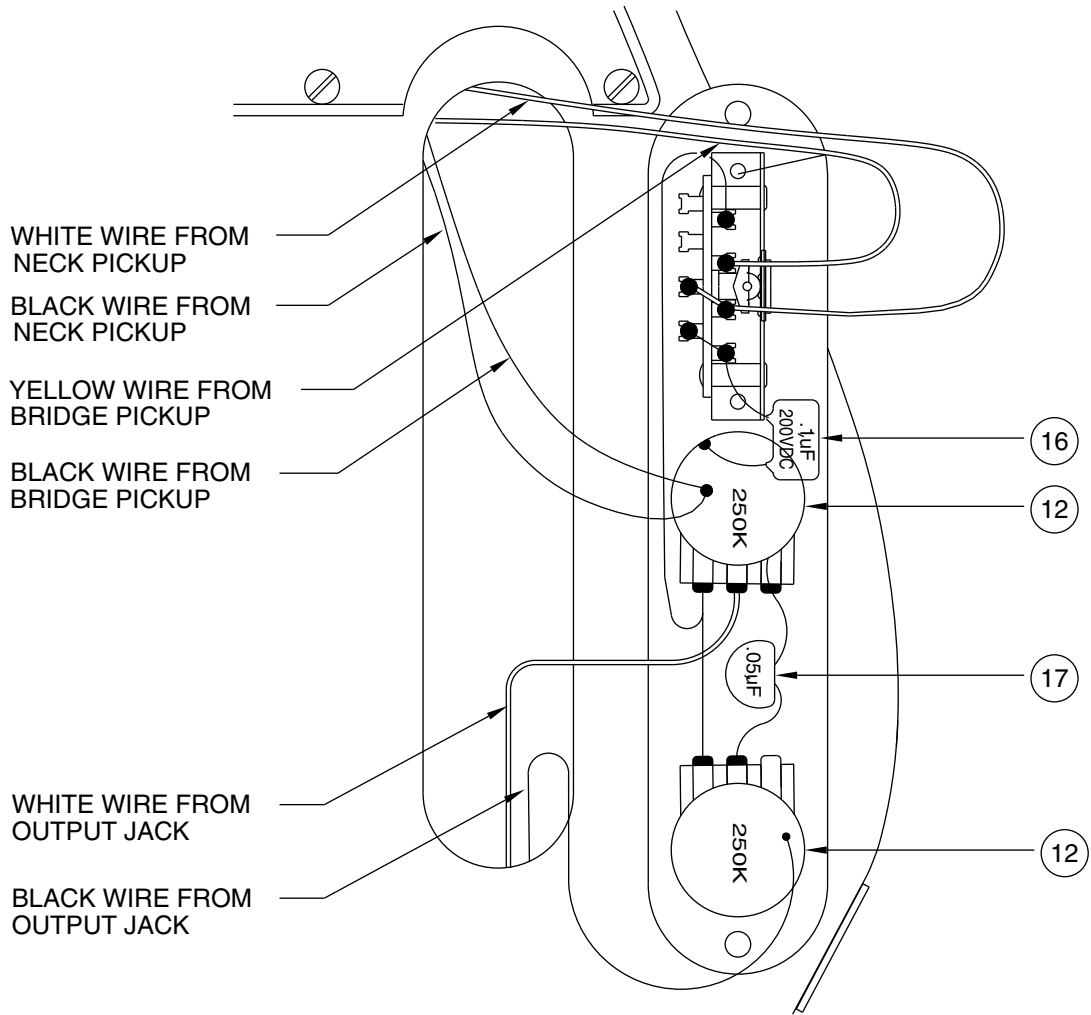

'52 AMERICAN VINTAGE TELECASTER 0100202

CONTROL ASSEMBLY