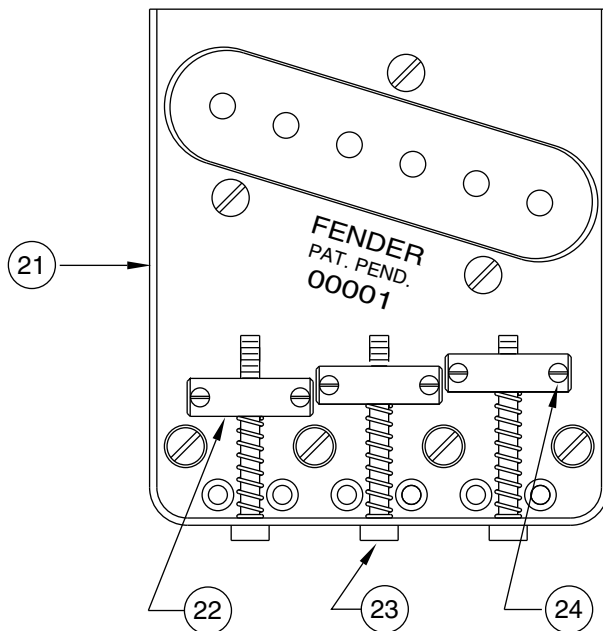

BRIDGE ASSEMBLY