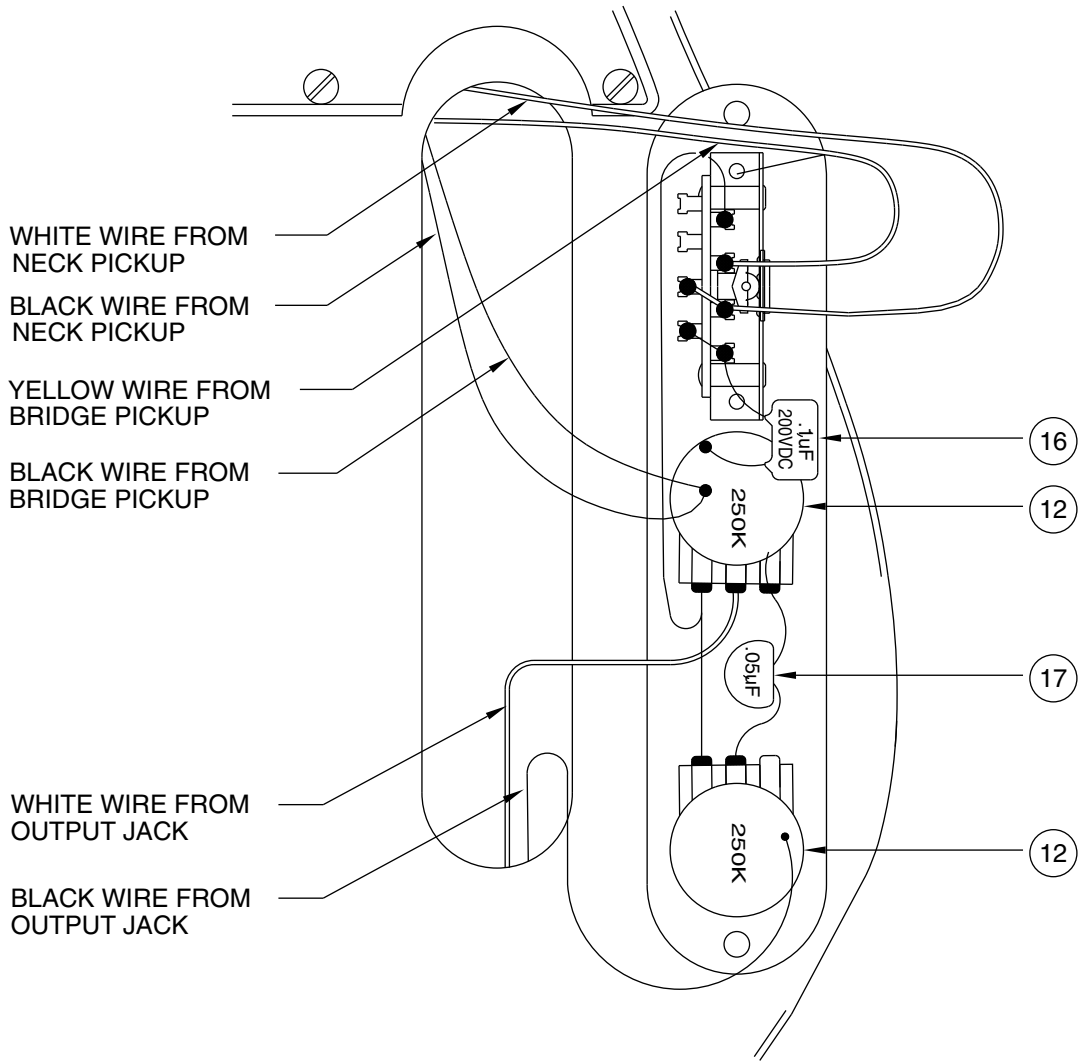

'62 CUSTOM TELECASTER 0106200

'62 CUSTOM TELECASTER 0106200 CONTROL ASSEMBLY

BRIDGE ASSEMBLY

'62 CUSTOM TELECASTER 0106200

REF.#	P/N	DESCRIPTION
1	0056068000	Neck, Custom Vintage Telecaster, M/N
2	0019309000	Tuning Key, (1) Set
	0011357000	Mounting Screw
	0019312000	Bushing
3	0083675000	Bone Nut
4	0010389000	String Retainer
	0011358000	Mounting Screw
	0020423000	Spacer
5	0012252000	Truss Rod Adjustment Nut
6	0056067xxx	Body, '62 Custom Vintage Tele., Solid Paint
7	0019647000	Neck Mounting Plate
	0015636000	Mounting Screw
8	0012344000	Strap Button
	0016188000	Mounting Screw
9	0056077000	Pickguard, Custom Vintage Tele., Mint Green
	0015578000	Mounting Screw
10	0056074000	Pickup, Neck, Custom Vintage Tele
	0016295000	Mounting Screw
	0039410000	Tubing, Latex Cut
11	0056075000	Pickup, Bridge, Custom Vintage Tele
	0015800000	Mounting Screw
	0036878000	Tubing, Latex Cut
12	0019064000	Control, 250K, Audio (2)
	0016352000	Mounting Hex Nut
	0016436000	Lock Washer, Intl
13	0013359000	Knob, Knurled (2)
	0028897001	Screw Set
14	0033134060	Control Plate
	0015578000	Mounting Screw
15	0053290000	Switch, Lever 3-Position
	0015800000	Mounting Screw
	0019448000	Knob, Black
16	0021022000	Capacitor, .1uf
17	0015552000	Capacitor, .05uf
18	0021956000	Output Jack
	0016352000	Mounting Hex Nut
	0016436000	Lock Washer, Intl
19	0010363070	Jack Ferrule
20	0056069000	Bridge Assembly, Custom Vintage Tele
	0016188000	Mounting Screw
21	0054162000	Bridge Plate
22	0056038000	Bridge Section, (3)
23	0015834000	Intonation Screw, (3)
	0018689000	Intonation Spring, (3)
24	0016105000	Height Adjustment Screw, (6)
	0018531000	Adjusting Wrench, Saddle Height
25	0012112000	String Retainer Ferrule

Body Part Number	
0056067500	3 Color Sunburst
0056067506	Black
0056067509	Candy Apple Red

'62 CUSTOM TELECASTER 0106200

SWITCH & CONTROL FUNCTION

DETAIL
3 WAY SWITCH

3 WAY SWITCH POSITION			
			← 3 WAY SWITCH POSITION
—	T1	T1	← TONE CONTROL
			← NECK PICKUP
			← BRIDGE PICKUP
	PICKUP IS ON		PICKUP IS OFF