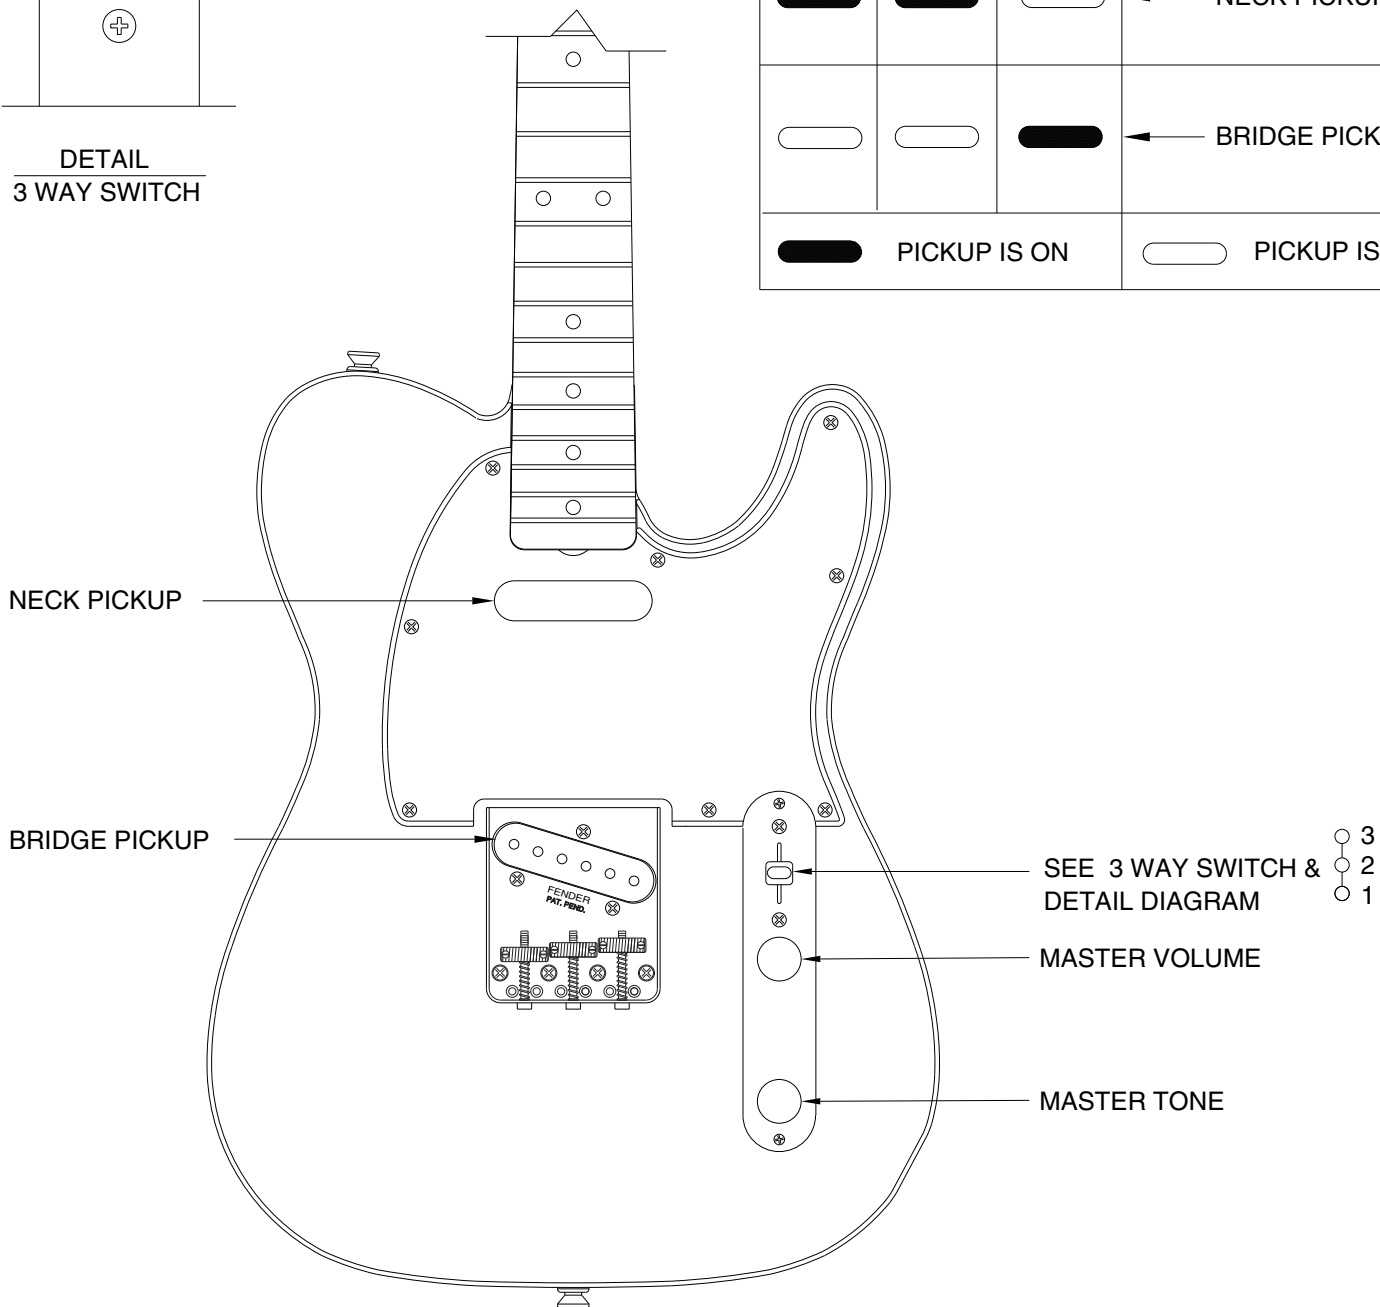

'62 CUSTOM TELECASTER 0106200

'62 CUSTOM TELECASTER 0106200 CONTROL ASSEMBLY

BRIDGE ASSEMBLY

'62 CUSTOM TELECASTER 0106200

REF.#	P/N	DESCRIPTION
1	0056068000	Neck, Custom Vintage Telecaster, M/N
2	0019309000	Tuning Key, (1) Set
	0011357000	Mounting Screw
	0019312000	Bushing
3	0083675000	Bone Nut
4	0010389000	String Retainer
	0011358000	Mounting Screw
	0020423000	Spacer
5	0012252000	Truss Rod Adjustment Nut
6	0056067xxx	Body, '62 Custom Vintage Tele., Solid Paint
7	0019647000	Neck Mounting Plate
	0015636000	Mounting Screw
8	0012344000	Strap Button
	0016188000	Mounting Screw
9	0056077000	Pickguard, Custom Vintage Tele., Mint Green
	0015578000	Mounting Screw
10	0056074000	Pickup, Neck, Custom Vintage Tele
	0016295000	Mounting Screw
	0039410000	Tubing, Latex Cut
11	0056075000	Pickup, Bridge, Custom Vintage Tele
	0015800000	Mounting Screw
	0036878000	Tubing, Latex Cut
12	0019064000	Control, 250K, Audio (2)
	0016352000	Mounting Hex Nut
	0016436000	Lock Washer, Intl
13	0013359000	Knob, Knurled (2)
	0028897001	Screw Set
14	0033134060	Control Plate
	0015578000	Mounting Screw
15	0053290000	Switch, Lever 3-Position
	0015800000	Mounting Screw
	0019448000	Knob, Black
16	0021022000	Capacitor, .1uf
17	0015552000	Capacitor, .05uf
18	0021956000	Output Jack
	0016352000	Mounting Hex Nut
	0016436000	Lock Washer, Intl
19	0010363070	Jack Ferrule
20	0056069000	Bridge Assembly, Custom Vintage Tele
	0016188000	Mounting Screw
21	0054162000	Bridge Plate
22	0056038000	Bridge Section, (3)
23	0015834000	Intonation Screw, (3)
	0018689000	Intonation Spring, (3)
24	0016105000	Height Adjustment Screw, (6)
	0018531000	Adjusting Wrench, Saddle Height
25	0012112000	String Retainer Ferrule

Body Part Number	
0056067500	3 Color Sunburst
0056067506	Black
0056067509	Candy Apple Red

'62 CUSTOM TELECASTER 0106200

SWITCH & CONTROL FUNCTION

DETAIL
3 WAY SWITCH

3 WAY SWITCH POSITION			
			← 3 WAY SWITCH POSITION
—	T1	T1	← TONE CONTROL
			← NECK PICKUP
			← BRIDGE PICKUP
	PICKUP IS ON		PICKUP IS OFF