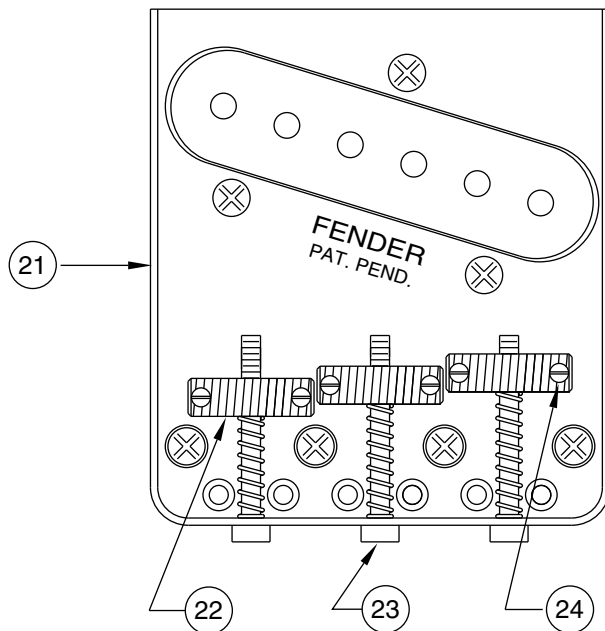

'62 CUSTOM TELECASTER 0106200

'62 CUSTOM TELECASTER 0106200 CONTROL ASSEMBLY

BRIDGE ASSEMBLY

'62 CUSTOM TELECASTER 0106200

REF.#	P/N	DESCRIPTION
1	0056068000	Neck, Custom Vintage Telecaster, M/N
2	0019309000	Tuning Key, (1) Set
	0011357000	Mounting Screw
	0019312000	Bushing
3	0083675000	Bone Nut
4	0010389000	String Retainer
	0011358000	Mounting Screw
	0020423000	Spacer
5	0012252000	Truss Rod Adjustment Nut
6	0056067xxx	Body, '62 Custom Vintage Tele., Solid Paint
7	0019647000	Neck Mounting Plate
	0015636000	Mounting Screw
8	0012344000	Strap Button
	0016188000	Mounting Screw
9	0056077000	Pickguard, Custom Vintage Tele., Mint Green
	0015578000	Mounting Screw
10	0056074000	Pickup, Neck, Custom Vintage Tele
	0016295000	Mounting Screw
	0039410000	Tubing, Latex Cut
11	0056075000	Pickup, Bridge, Custom Vintage Tele
	0015800000	Mounting Screw
	0036878000	Tubing, Latex Cut
12	0019064000	Control, 250K, Audio (2)
	0016352000	Mounting Hex Nut
	0016436000	Lock Washer, Intl
13	0013359000	Knob, Knurled (2)
	0028897001	Screw Set
14	0033134060	Control Plate
	0015578000	Mounting Screw
15	0053290000	Switch, Lever 3-Position
	0015800000	Mounting Screw
	0019448000	Knob, Black
16	0021022000	Capacitor, .1uf
17	0015552000	Capacitor, .05uf
18	0021956000	Output Jack
	0016352000	Mounting Hex Nut
	0016436000	Lock Washer, Intl
19	0010363070	Jack Ferrule
20	0056069000	Bridge Assembly, Custom Vintage Tele
	0016188000	Mounting Screw
21	0054162000	Bridge Plate
22	0056038000	Bridge Section, (3)
23	0015834000	Intonation Screw, (3)
	0018689000	Intonation Spring, (3)
24	0016105000	Height Adjustment Screw, (6)
	0018531000	Adjusting Wrench, Saddle Height
25	0012112000	String Retainer Ferrule

Body Part Number	
0056067500	3 Color Sunburst
0056067506	Black
0056067509	Candy Apple Red

'62 CUSTOM TELECASTER 0106200

SWITCH & CONTROL FUNCTION

DETAIL
3 WAY SWITCH

3 WAY SWITCH POSITION			
			← 3 WAY SWITCH POSITION
—	T1	T1	← TONE CONTROL
			← NECK PICKUP
			← BRIDGE PICKUP
	PICKUP IS ON		PICKUP IS OFF