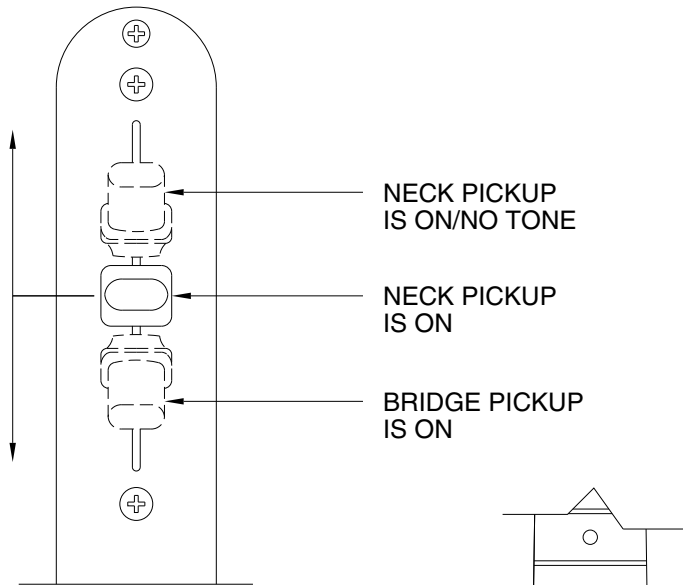

'62 CUSTOM TELECASTER 0106200

'62 CUSTOM TELECASTER 0106200 CONTROL ASSEMBLY

BRIDGE ASSEMBLY

'62 CUSTOM TELECASTER 0106200

REF.#	P/N	DESCRIPTION
1	0056068000	Neck, Custom Vintage Telecaster, M/N
2	0019309000	Tuning Key, (1) Set
	0011357000	Mounting Screw
	0019312000	Bushing
3	0083675000	Bone Nut
4	0010389000	String Retainer
	0011358000	Mounting Screw
	0020423000	Spacer
5	0012252000	Truss Rod Adjustment Nut
6	0056067xxx	Body, '62 Custom Vintage Tele., Solid Paint
7	0019647000	Neck Mounting Plate
	0015636000	Mounting Screw
8	0012344000	Strap Button
	0016188000	Mounting Screw
9	0056077000	Pickguard, Custom Vintage Tele., Mint Green
	0015578000	Mounting Screw
10	0056074000	Pickup, Neck, Custom Vintage Tele
	0016295000	Mounting Screw
	0039410000	Tubing, Latex Cut
11	0056075000	Pickup, Bridge, Custom Vintage Tele
	0015800000	Mounting Screw
	0036878000	Tubing, Latex Cut
12	0019064000	Control, 250K, Audio (2)
	0016352000	Mounting Hex Nut
	0016436000	Lock Washer, Intl
13	0013359000	Knob, Knurled (2)
	0028897001	Screw Set
14	0033134060	Control Plate
	0015578000	Mounting Screw
15	0053290000	Switch, Lever 3-Position
	0015800000	Mounting Screw
	0019448000	Knob, Black
16	0021022000	Capacitor, .1uf
17	0015552000	Capacitor, .05uf
18	0021956000	Output Jack
	0016352000	Mounting Hex Nut
	0016436000	Lock Washer, Intl
19	0010363070	Jack Ferrule
20	0056069000	Bridge Assembly, Custom Vintage Tele
	0016188000	Mounting Screw
21	0054162000	Bridge Plate
22	0056038000	Bridge Section, (3)
23	0015834000	Intonation Screw, (3)
	0018689000	Intonation Spring, (3)
24	0016105000	Height Adjustment Screw, (6)
	0018531000	Adjusting Wrench, Saddle Height
25	0012112000	String Retainer Ferrule

Body Part Number	
0056067500	3 Color Sunburst
0056067506	Black
0056067509	Candy Apple Red

'62 CUSTOM TELECASTER 0106200

SWITCH & CONTROL FUNCTION

DETAIL
3 WAY SWITCH

3 WAY SWITCH POSITION			
			← 3 WAY SWITCH POSITION
—	T1	T1	← TONE CONTROL
			← NECK PICKUP
			← BRIDGE PICKUP
	PICKUP IS ON		PICKUP IS OFF