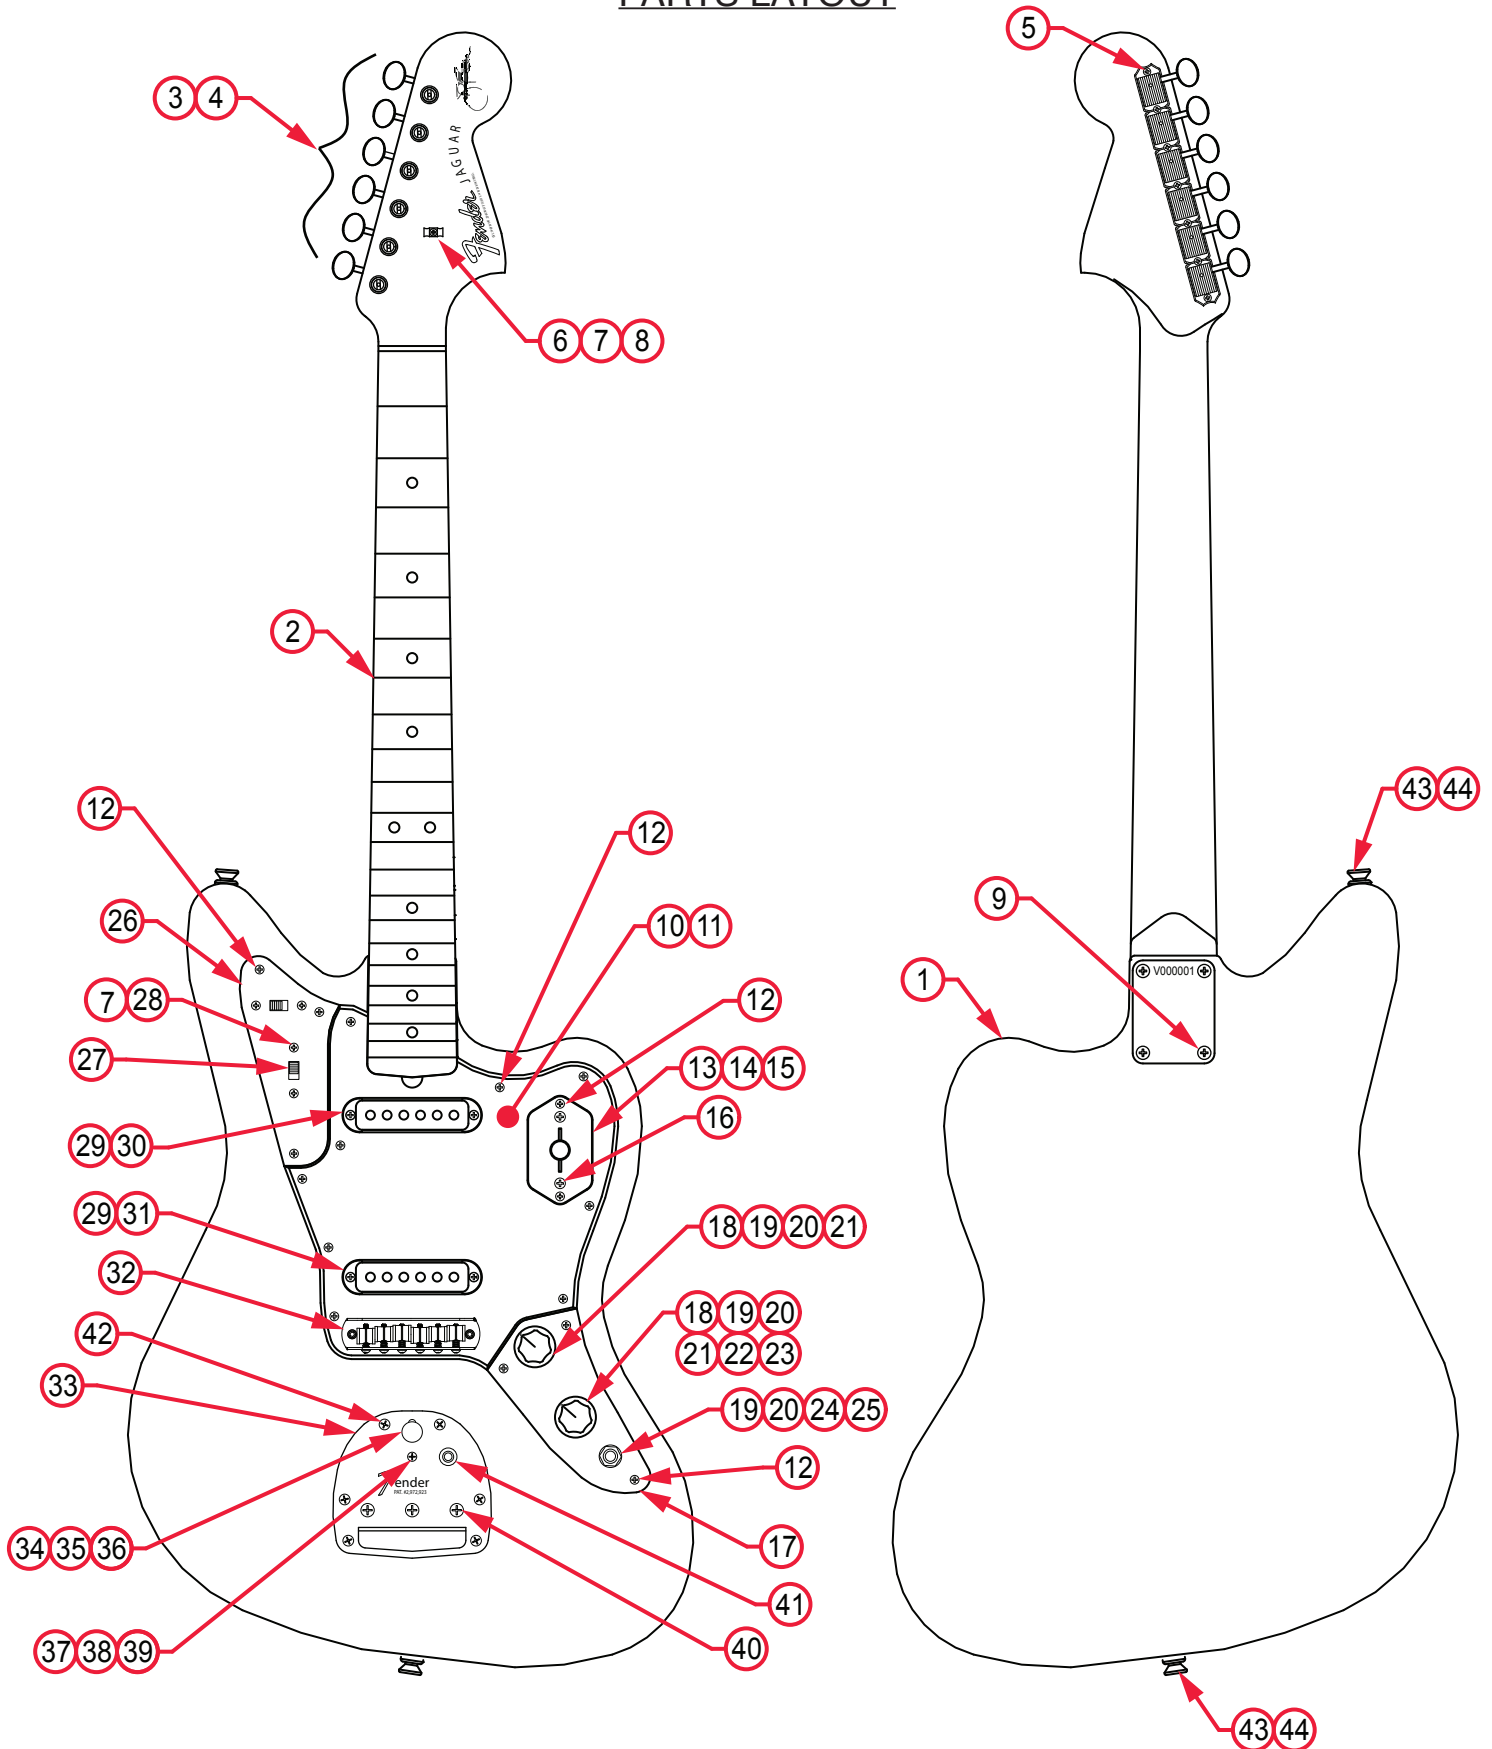

# JOHNNY MARR JAGUAR® (0116400XXX)

## PARTS LAYOUT

## PARTS LIST

REF#	DESCRIPTION	PART NUMBER
1	BODY JOHNNY MARR JAGUAR OWT	0091891505
1	BODY JOHNNY MARR MKO	0091891550
2	NECK JOHNNY MARR JAGUAR RW NAT	0091890000
3	ORIGINAL MACHINE HEADS VINT STRAT/TELE	0992040000
4	VINTAGE TUNING KEY BUSHINGS	0994946000
5	SCREW SMAB 3 X 3/8 RHP NI	0011357049
6	STRING GUIDE NICKEL	0994910000
7	SPACER STRING TREE 62 STRAT	0020423000
8	SCREW SMA 3 X 5/8 RHP NI	0011358049
9	SCREW SMA 8 X 1-3/4 OHP NI	0015636049
10	PICKGUARD 62 JAGUAR W/B/W	0092863000
*11	SHIELD PICKGUARD JAGUAR	0054490100
12	SCREW SMAB 4 X 1/2 OHP NI	0015578049
13	PLATE LEVER SWITCH JOHNNY MARR JAGUAR CHROME	0091903000
*14	SWITCH 4 WAY	0992250000
15	KNOB SWITCH VINTAGE TELE CHROME	0018359010
16	SCREW M 6-32 X 5/8 RHP ZARTAN CHROME	0021413049
17	PLATE MASTER CONTROL JAGUAR	0054505000
18	KNOB LARGE SKIRTED BLACK	0991370000
*19	WASHER FLAT 3/8 .687 X .065 NI	0016436049
*20	NUT HEX 3/8-32 X 3/32 TK NI	0016352049
*21	CONTROL 1 MEG 10%	0019606600
*22	CAPACITOR CD .01 $\mu$ F 600V 10% 1/2" DIAM	0054504049
*23	RESISTOR CF 1/2W 56K $\Omega$ 5%	0047434001
24	JACK PHONE OPEN CIRCUIT 11	0021956049
*25	WASHER FLAT 3/8 X .614 NI	0031153049
26	PLATE PRESET CONTROL DUAL SWITCH JAGUAR CHROME	0091893000
27	SWITCH SLIDE SS 50 DP DT	0017079000
28	SCREW M 4-40 X 1/2 OHP NI	0092976000
29	SCREW WD OH PH # 4 X 1-1/4 NI	0054497000
30	PICKUP JOHNNY MARR JAGUAR NECK	0091723000
31	PICKUP JOHNNY MARR JAGUAR BRIDGE	0091724000
32	BRIDGE ASSY JOHNNY MARR JAGUAR	0091905000
32A	BRIDGE POST & CHANNEL ASSY JOHNNY MARR	0091911000
32B	SADDLE E-E DYNAMIC VIBRATO BRIDGE	0091084000
32C	SADDLE D-G DYNAMIC VIBRATO BRIDGE	0091085000

BRIGHT SWITCH (1)  
ACTIVE IN ALL POSITIONS

BRIGHT SWITCH (2)  
ACTIVE IN POS. 4 ONLY

NECK PICKUP

BRIDGE PICKUP

4 WAY SWITCH

MASTER VOLUME

MASTER TONE