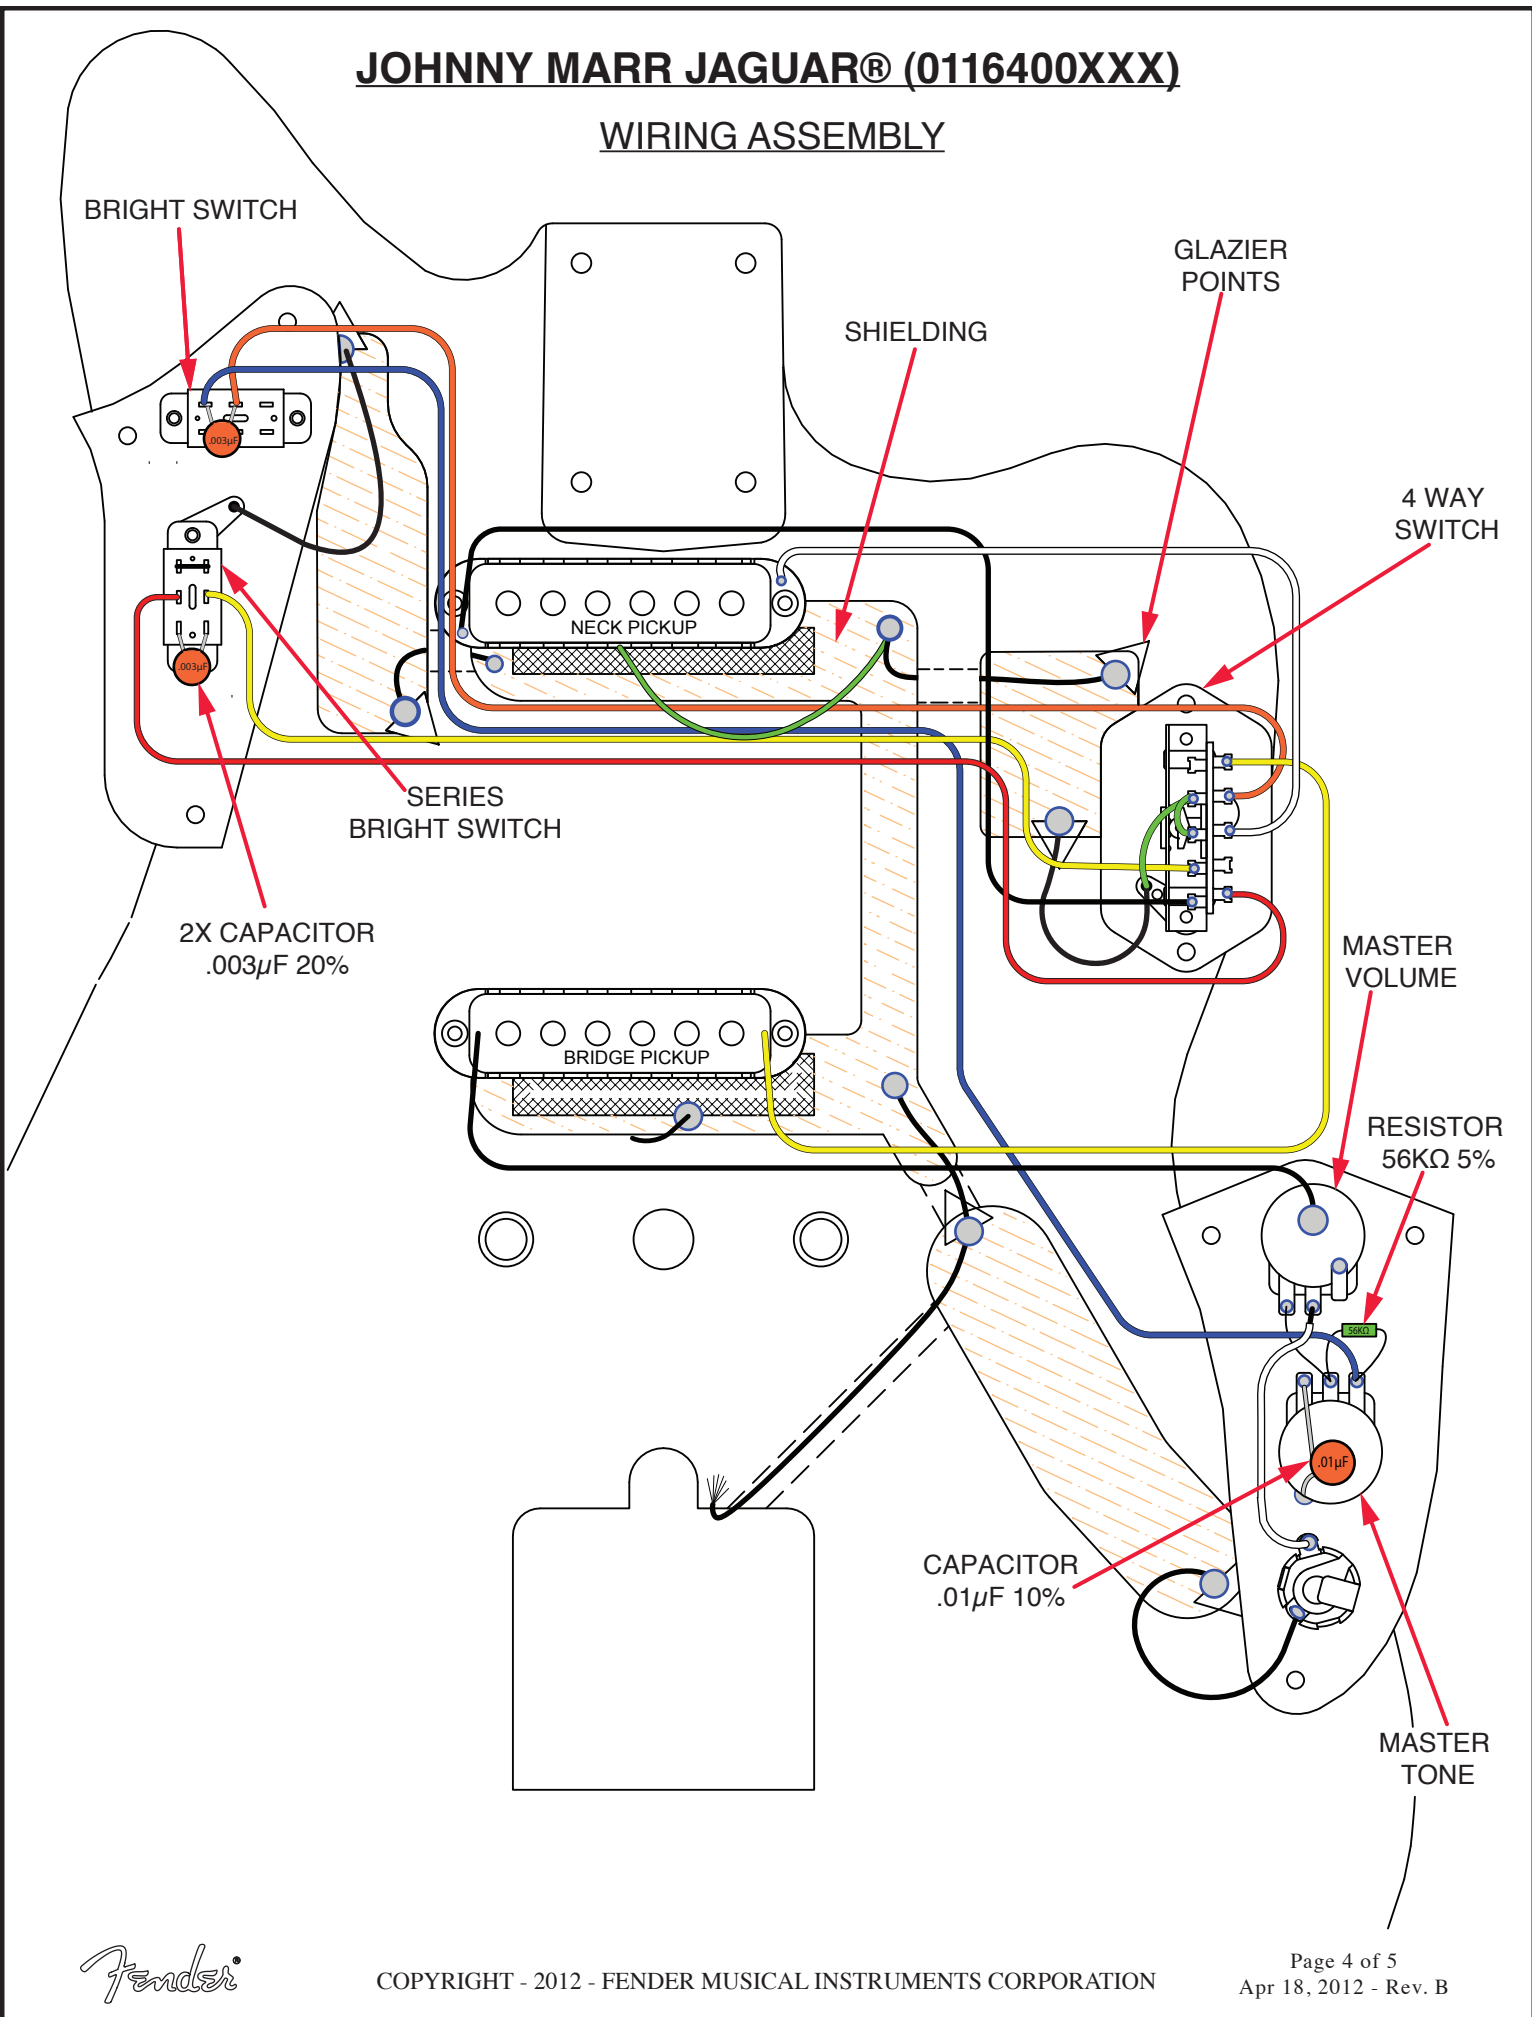

JOHNNY MARR JAGUAR® (0116400XXX)

PARTS LIST

REF#	DESCRIPTION	PART NUMBER
32D	SADDLE A-B DYNAMIC VIBRATO BRIDGE	0091086000
32E	SPRING INTONATION ADJUST 7 COIL NI	0056139000
32F	SCREW M 4-40 X 5/8 RHP NI	0015693049
33	TREMOLO ASSY JOHNNY MARR JAGUAR	0091913000
33A	BASE PLATE TREMOLO JAGUAR / JAZZMASTER	0054467000
*33B	GUIDE PLATE TREMOLO JAGUAR / JAZZMASTER	0054470000
*33C	SCREW M 8-32 X 1/4 UHFP NI	0015891049
*33D	FLOATING TREMOLO PLATE TAIL PIECE	0054468000
*33E	TAILPIECE STIFFENER PLATE TREMOLO JAGUAR / JAZZMASTER	0054469000
34	CHROME LOCK BUTTON TREMOLO	0054474000
*35	WAVE WASHER #6 .170 ID X .385 OD	0054476000
*36	LOCK NUT TREMOLO / LOCK STOP	0054475000
37	SCREW M 8-32 X 1-1/4 PHP NI	0015966000
*38	TREMOLO ACTION SPRING .080 X 6 CO	0019307000
*39	SPRING PERCH TREMOLO	0024992000
40	SCREW M 8-32 X 1/4 THP NI	0015891049
41	TREMOLO ARM SLEEVE / INSERT JOHNNY MARR JAGUAR	0091912010
42	SCREW SMAB 5 X 1 OHP NI	0015610049
43	STRAP BUTTON NICKEL	0994915000
44	SCREW WOOD 6 X 1 OHP NI	0016188049
*	CASE JAGUAR / JAZZMASTER BLACK / SILVER BLUE INTERIOR	0093390000
*	WRENCH HEX KEY 5/64 SHORT ARM	0061446000
*	ADJUSTABLE BRIDGE COVER JAGUAR / JAZZMASTER	0054465000
*	TREMOLO ARM JOHNNY MARR JAGUAR W/KNOB	0091912020

* = NOT PICTURED IN DIAGRAM

JOHNNY MARR JAGUAR® (0116400XXX)

WIRING ASSEMBLY